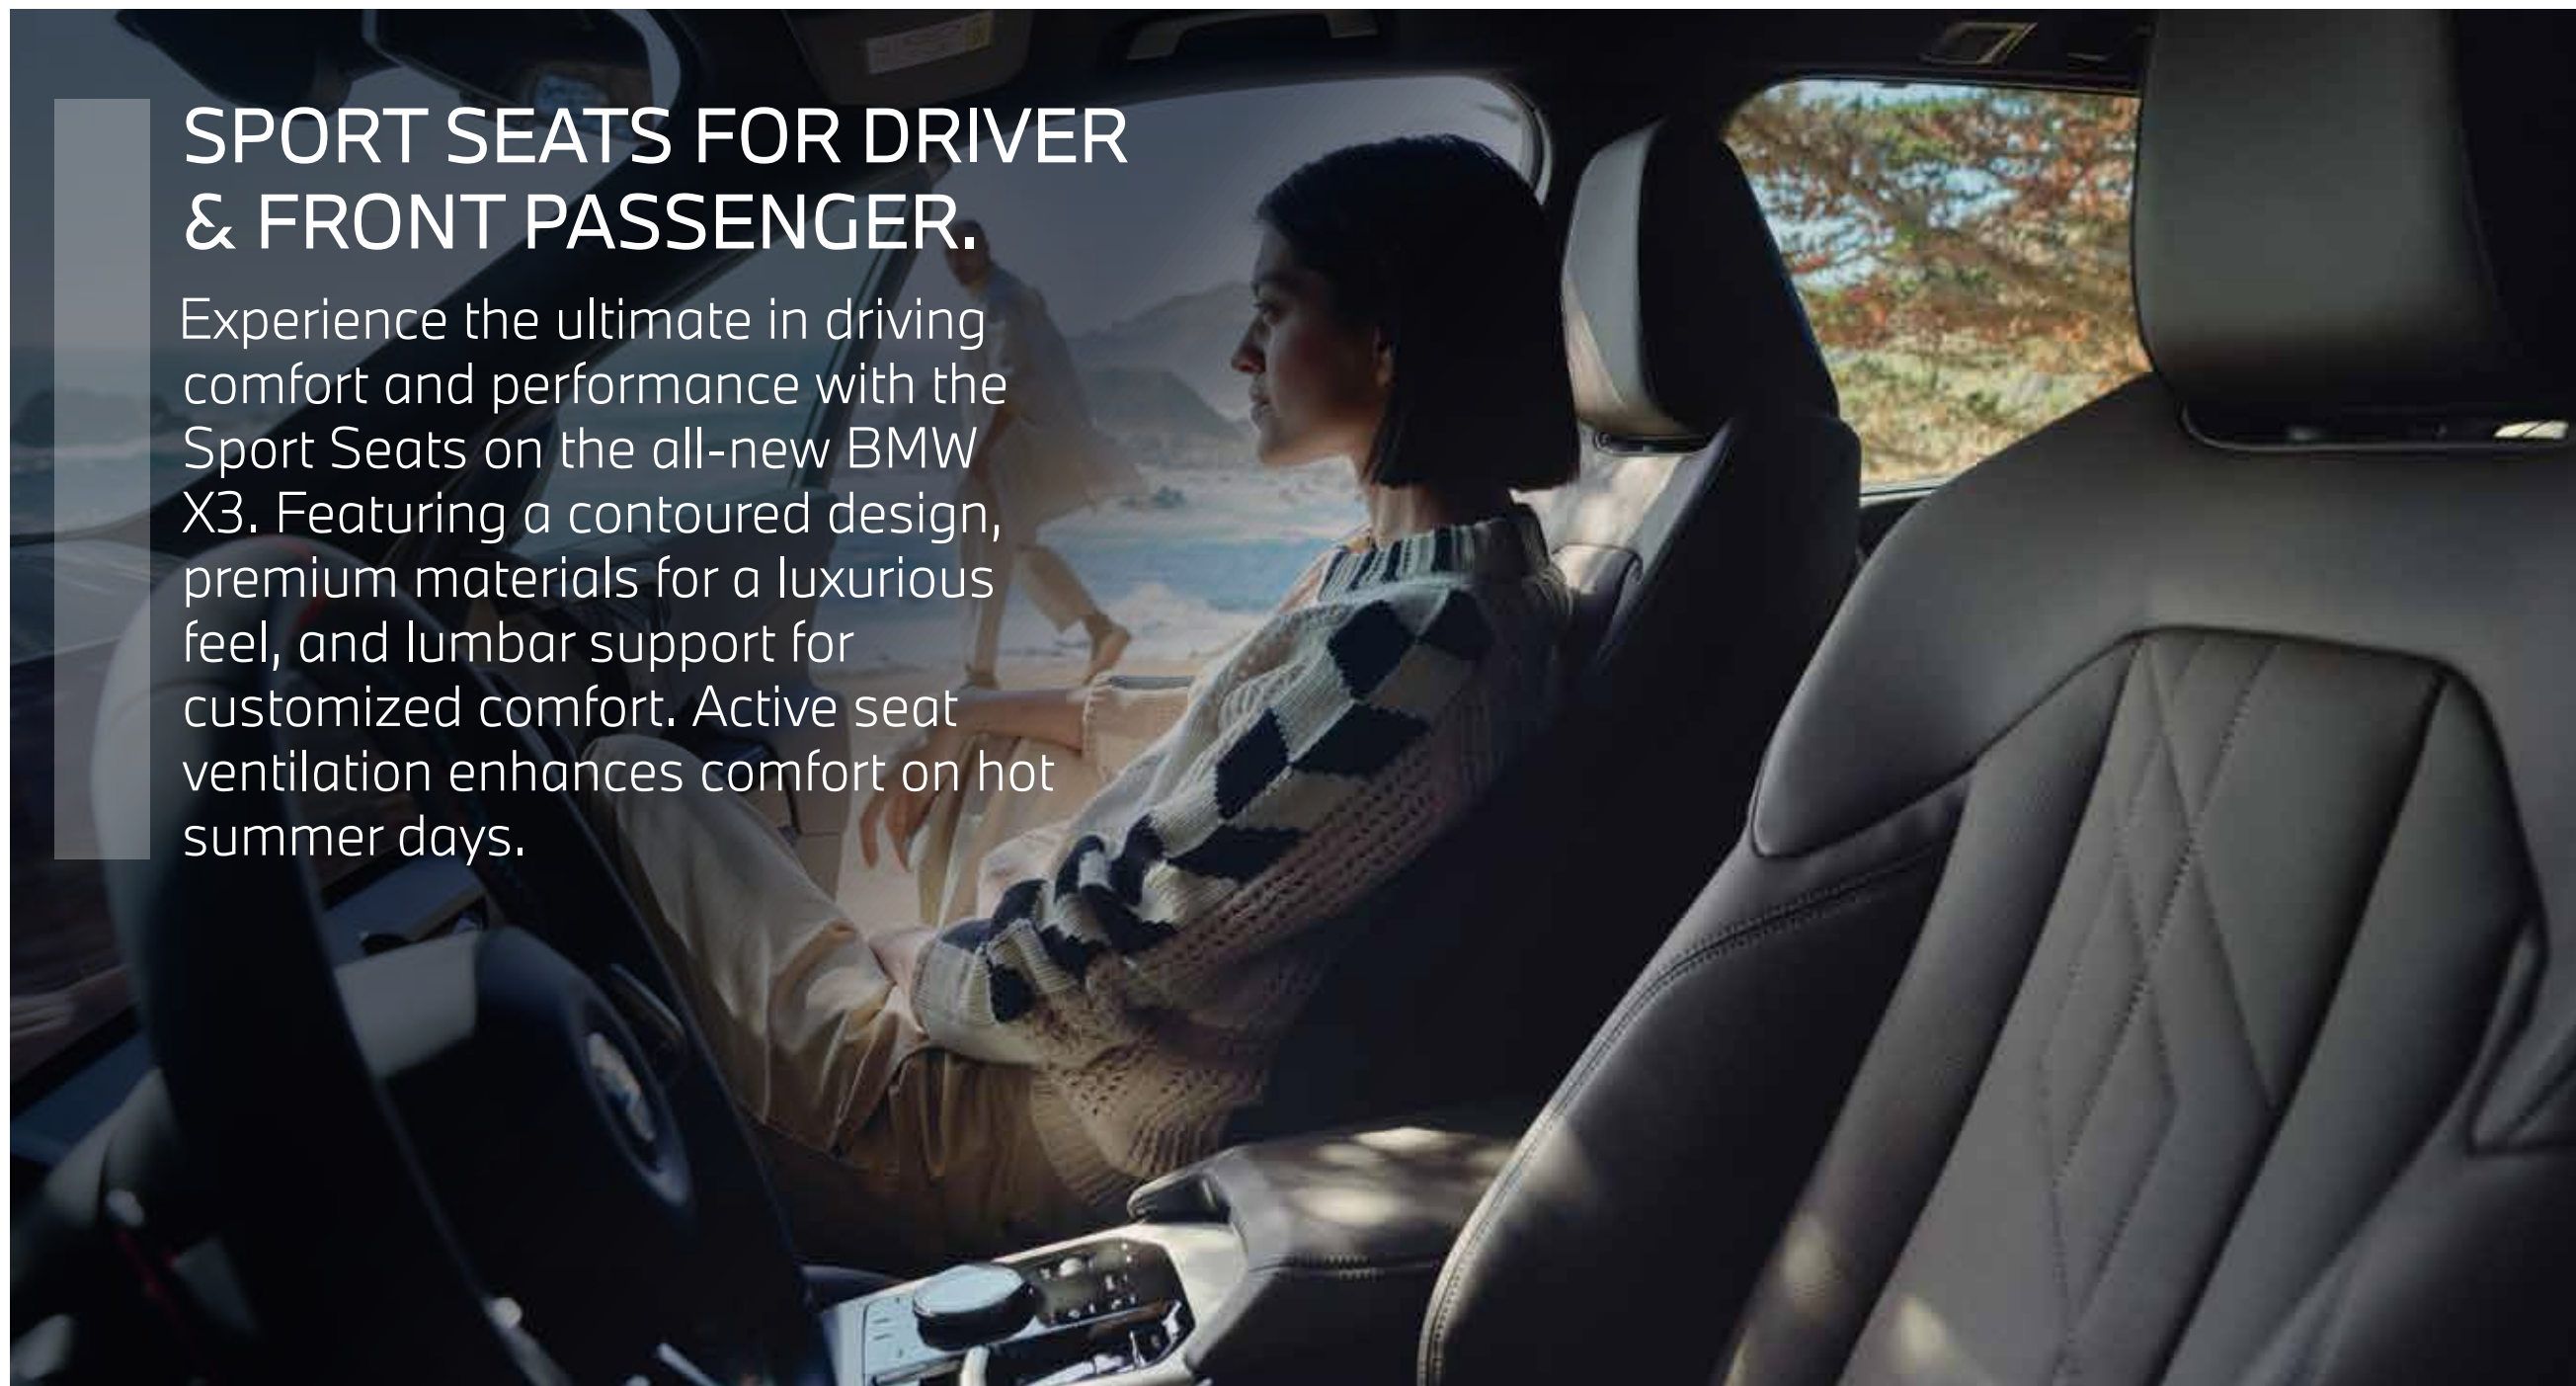

A WINDOW TO THE SKY.

Breathe in openness with the largest panoramic glass roof in the segment. Stretching from edge to edge, it floods the cabin with natural light, creating a spacious and inviting atmosphere for every passenger.

INTERIOR HIGHLIGHTS.

SPORT SEATS FOR DRIVER & FRONT PASSENGER.

Experience the ultimate in driving comfort and performance with the Sport Seats on the all-new BMW X3. Featuring a contoured design, premium materials for a luxurious feel, and lumbar support for customized comfort. Active seat ventilation enhances comfort on hot summer days.