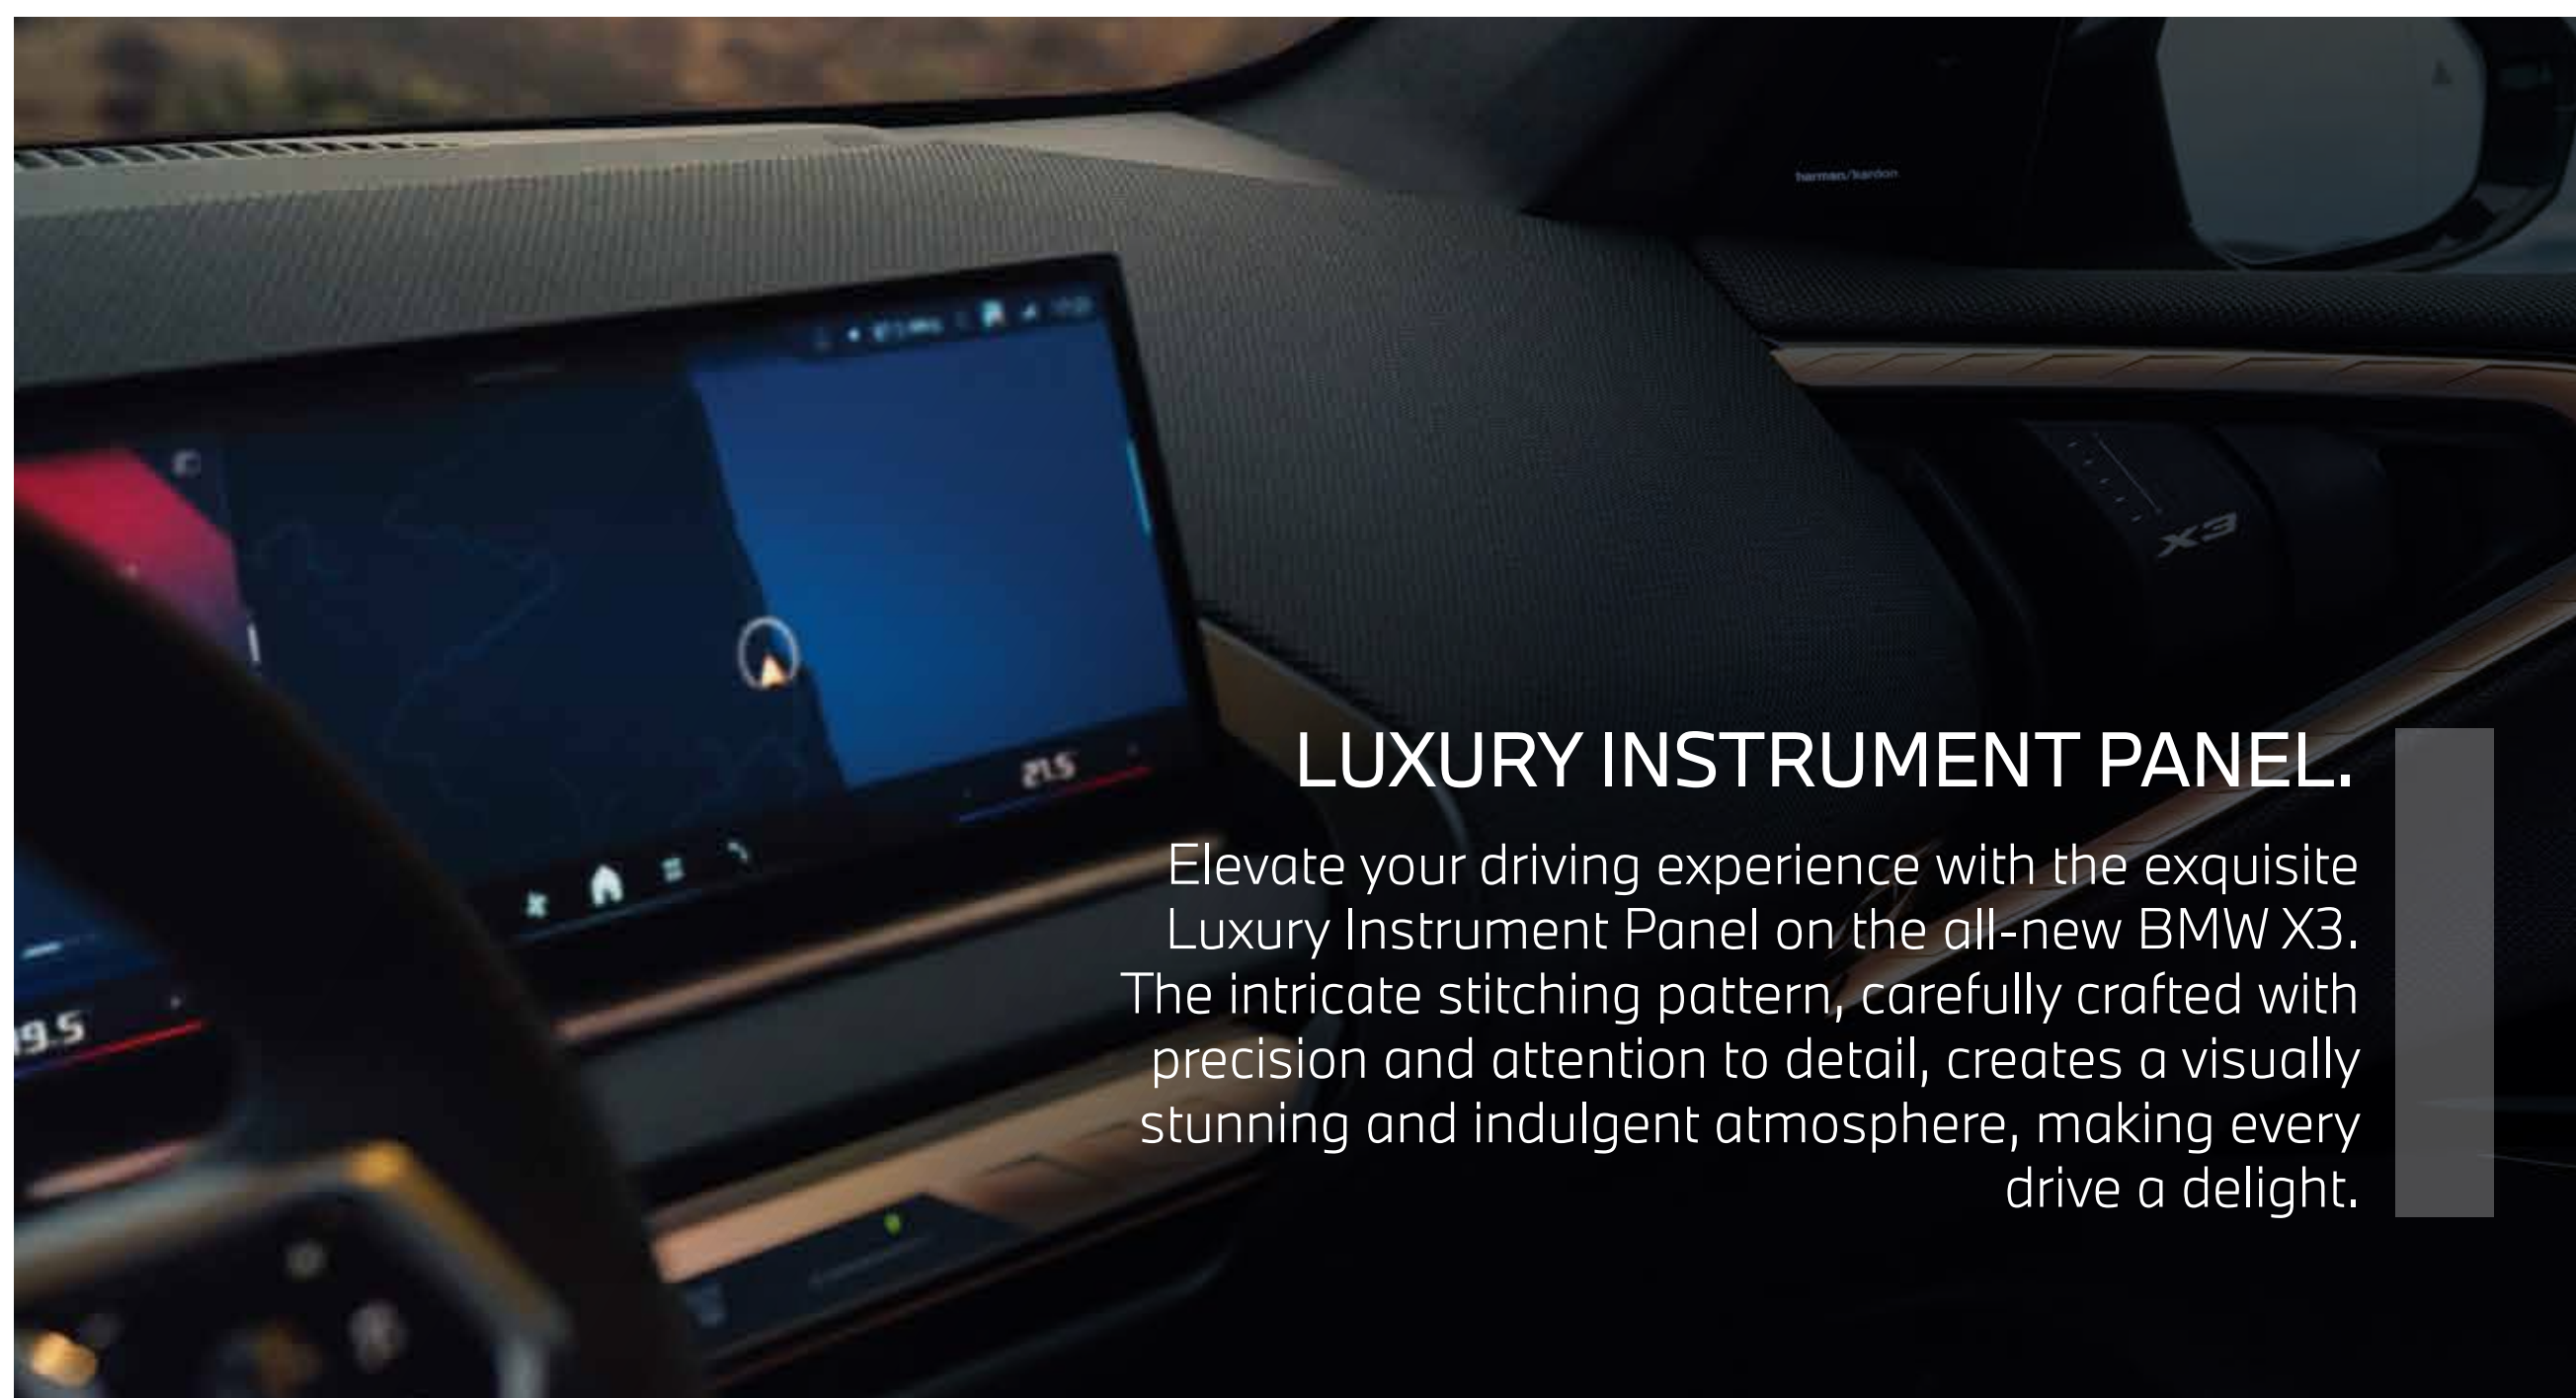

LUXURY INSTRUMENT PANEL.

Elevate your driving experience with the exquisite Luxury Instrument Panel on the all-new BMW X3. The intricate stitching pattern, carefully crafted with precision and attention to detail, creates a visually stunning and indulgent atmosphere, making every drive a delight.