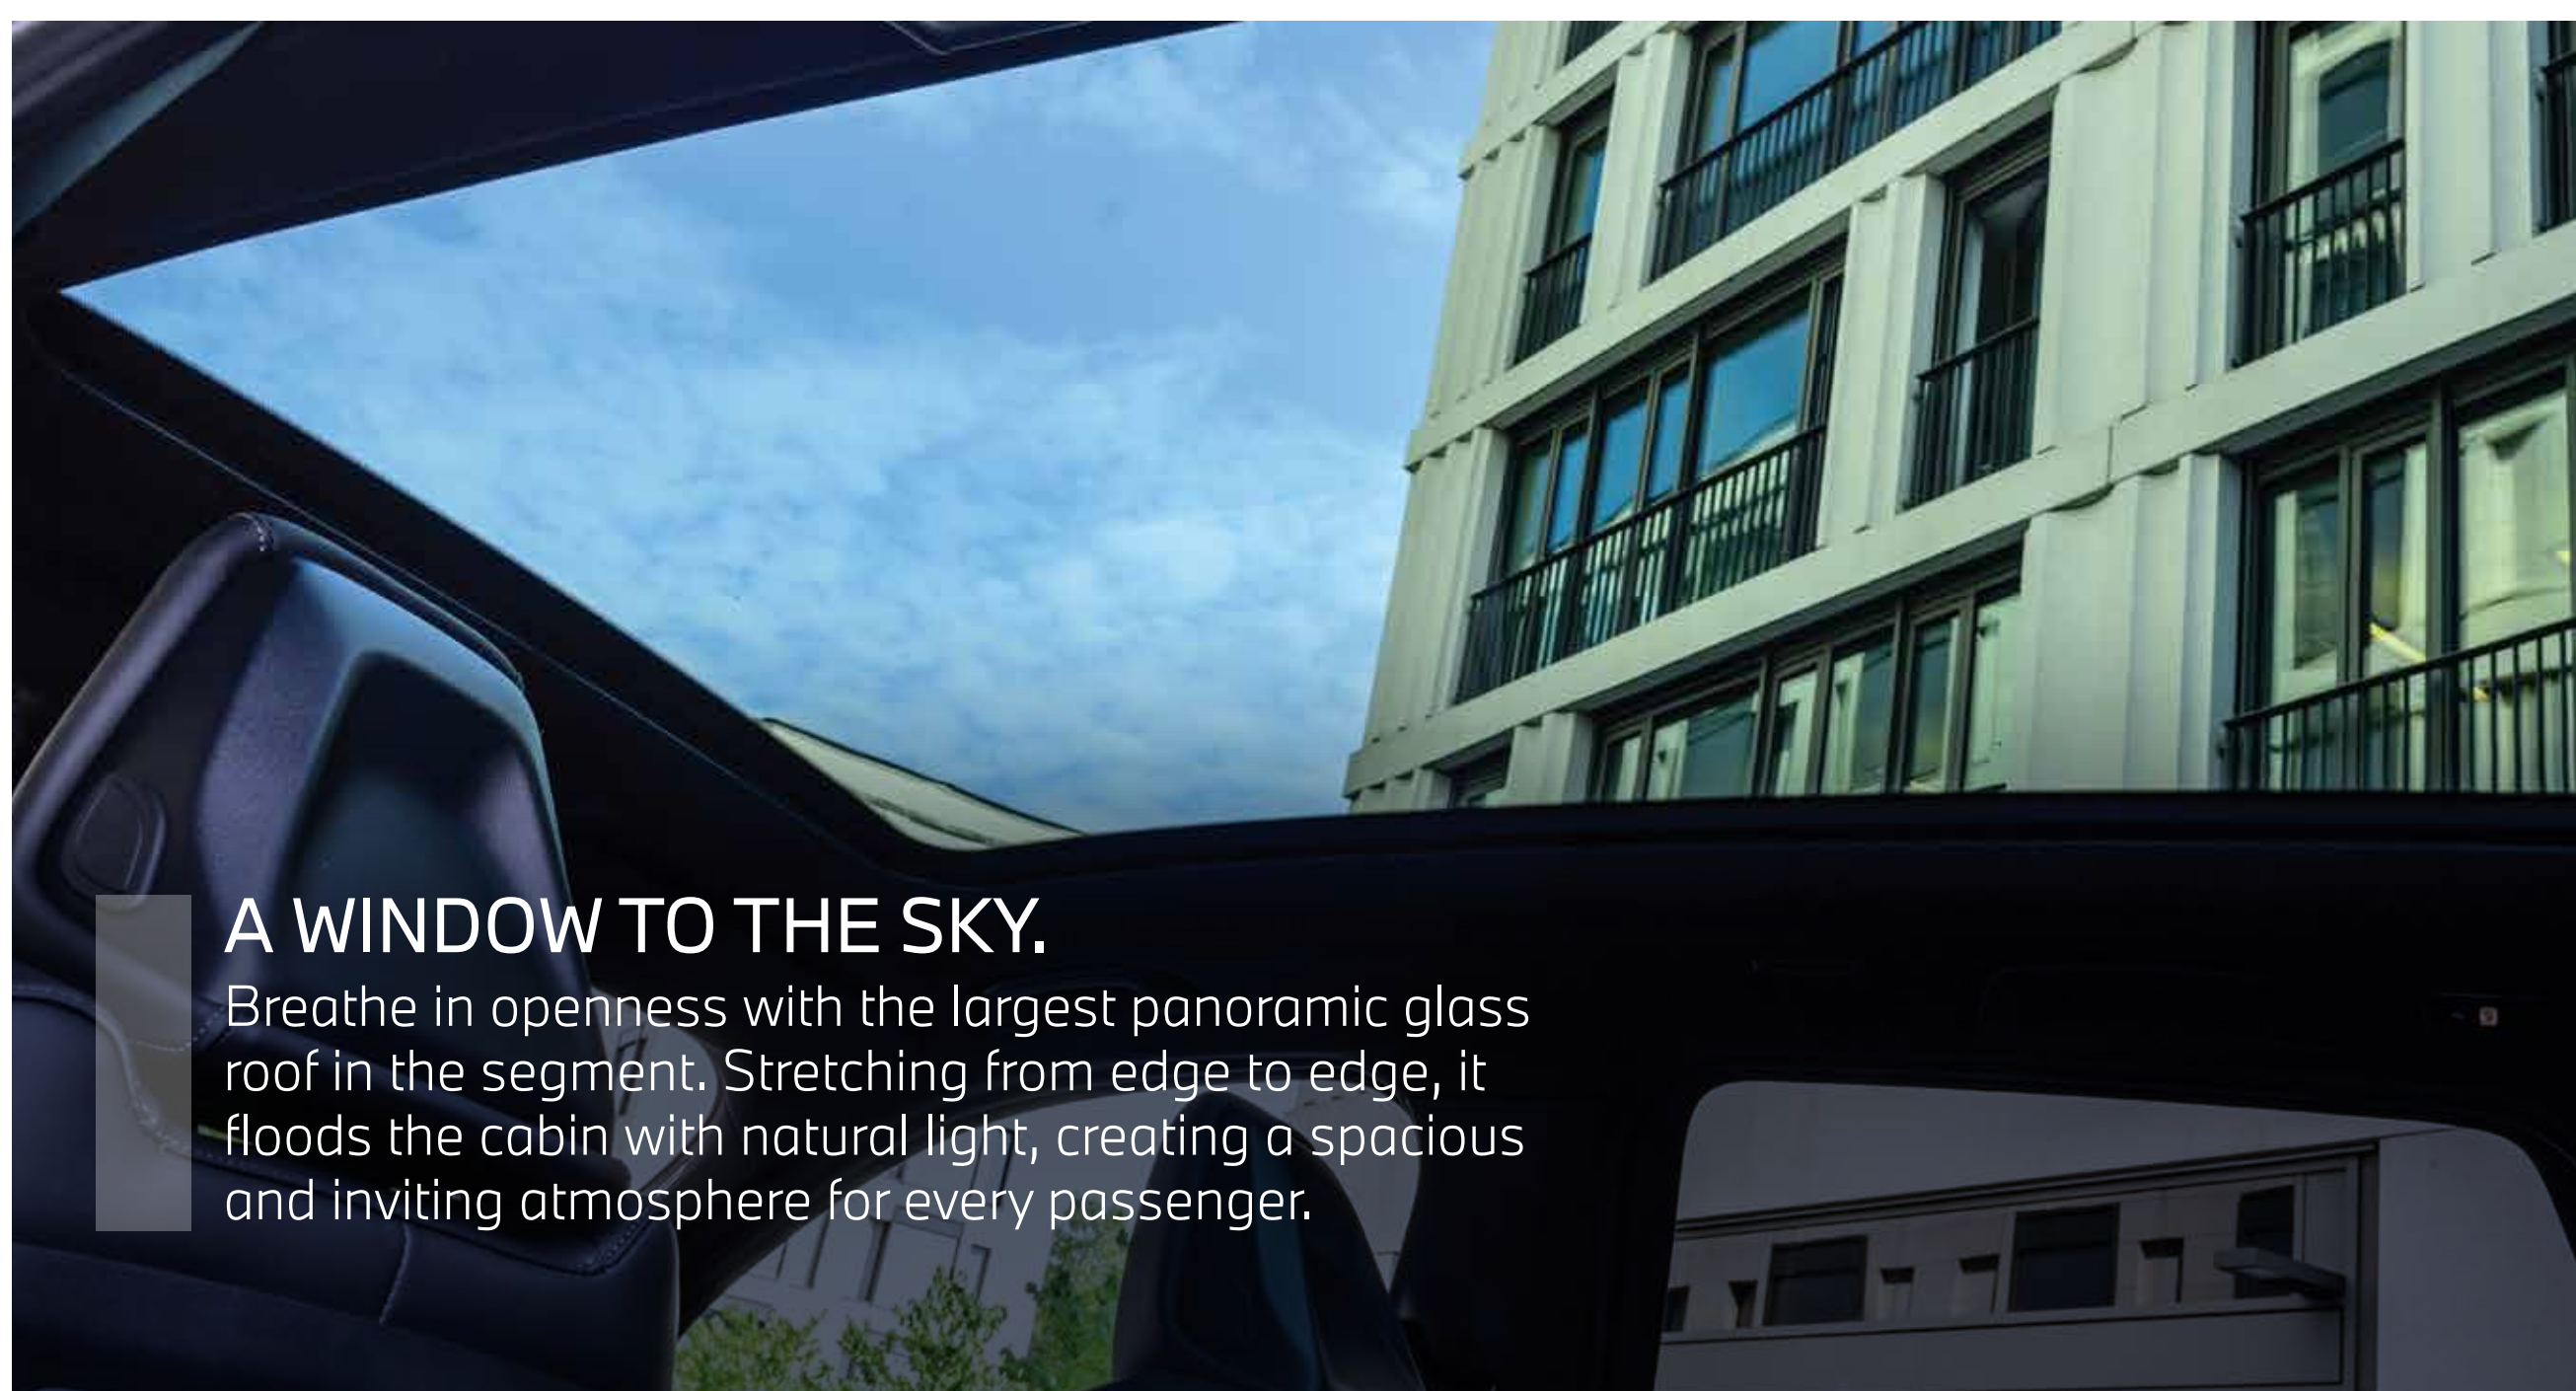

INTERIOR HIGHLIGHTS.

WIDESCREEEN CURVED DISPLAY WITH OS 9.

Experience the future of connectivity with the stunning driver-oriented widescreen curved display seamlessly blending functionality and sophistication. Enjoy seamless navigation, effortless connectivity, and unparalleled visual clarity with

A WINDOW TO THE SKY.

Breathe in openness with the largest panoramic glass roof in the segment. Stretching from edge to edge, it floods the cabin with natural light, creating a spacious and inviting atmosphere for every passenger.