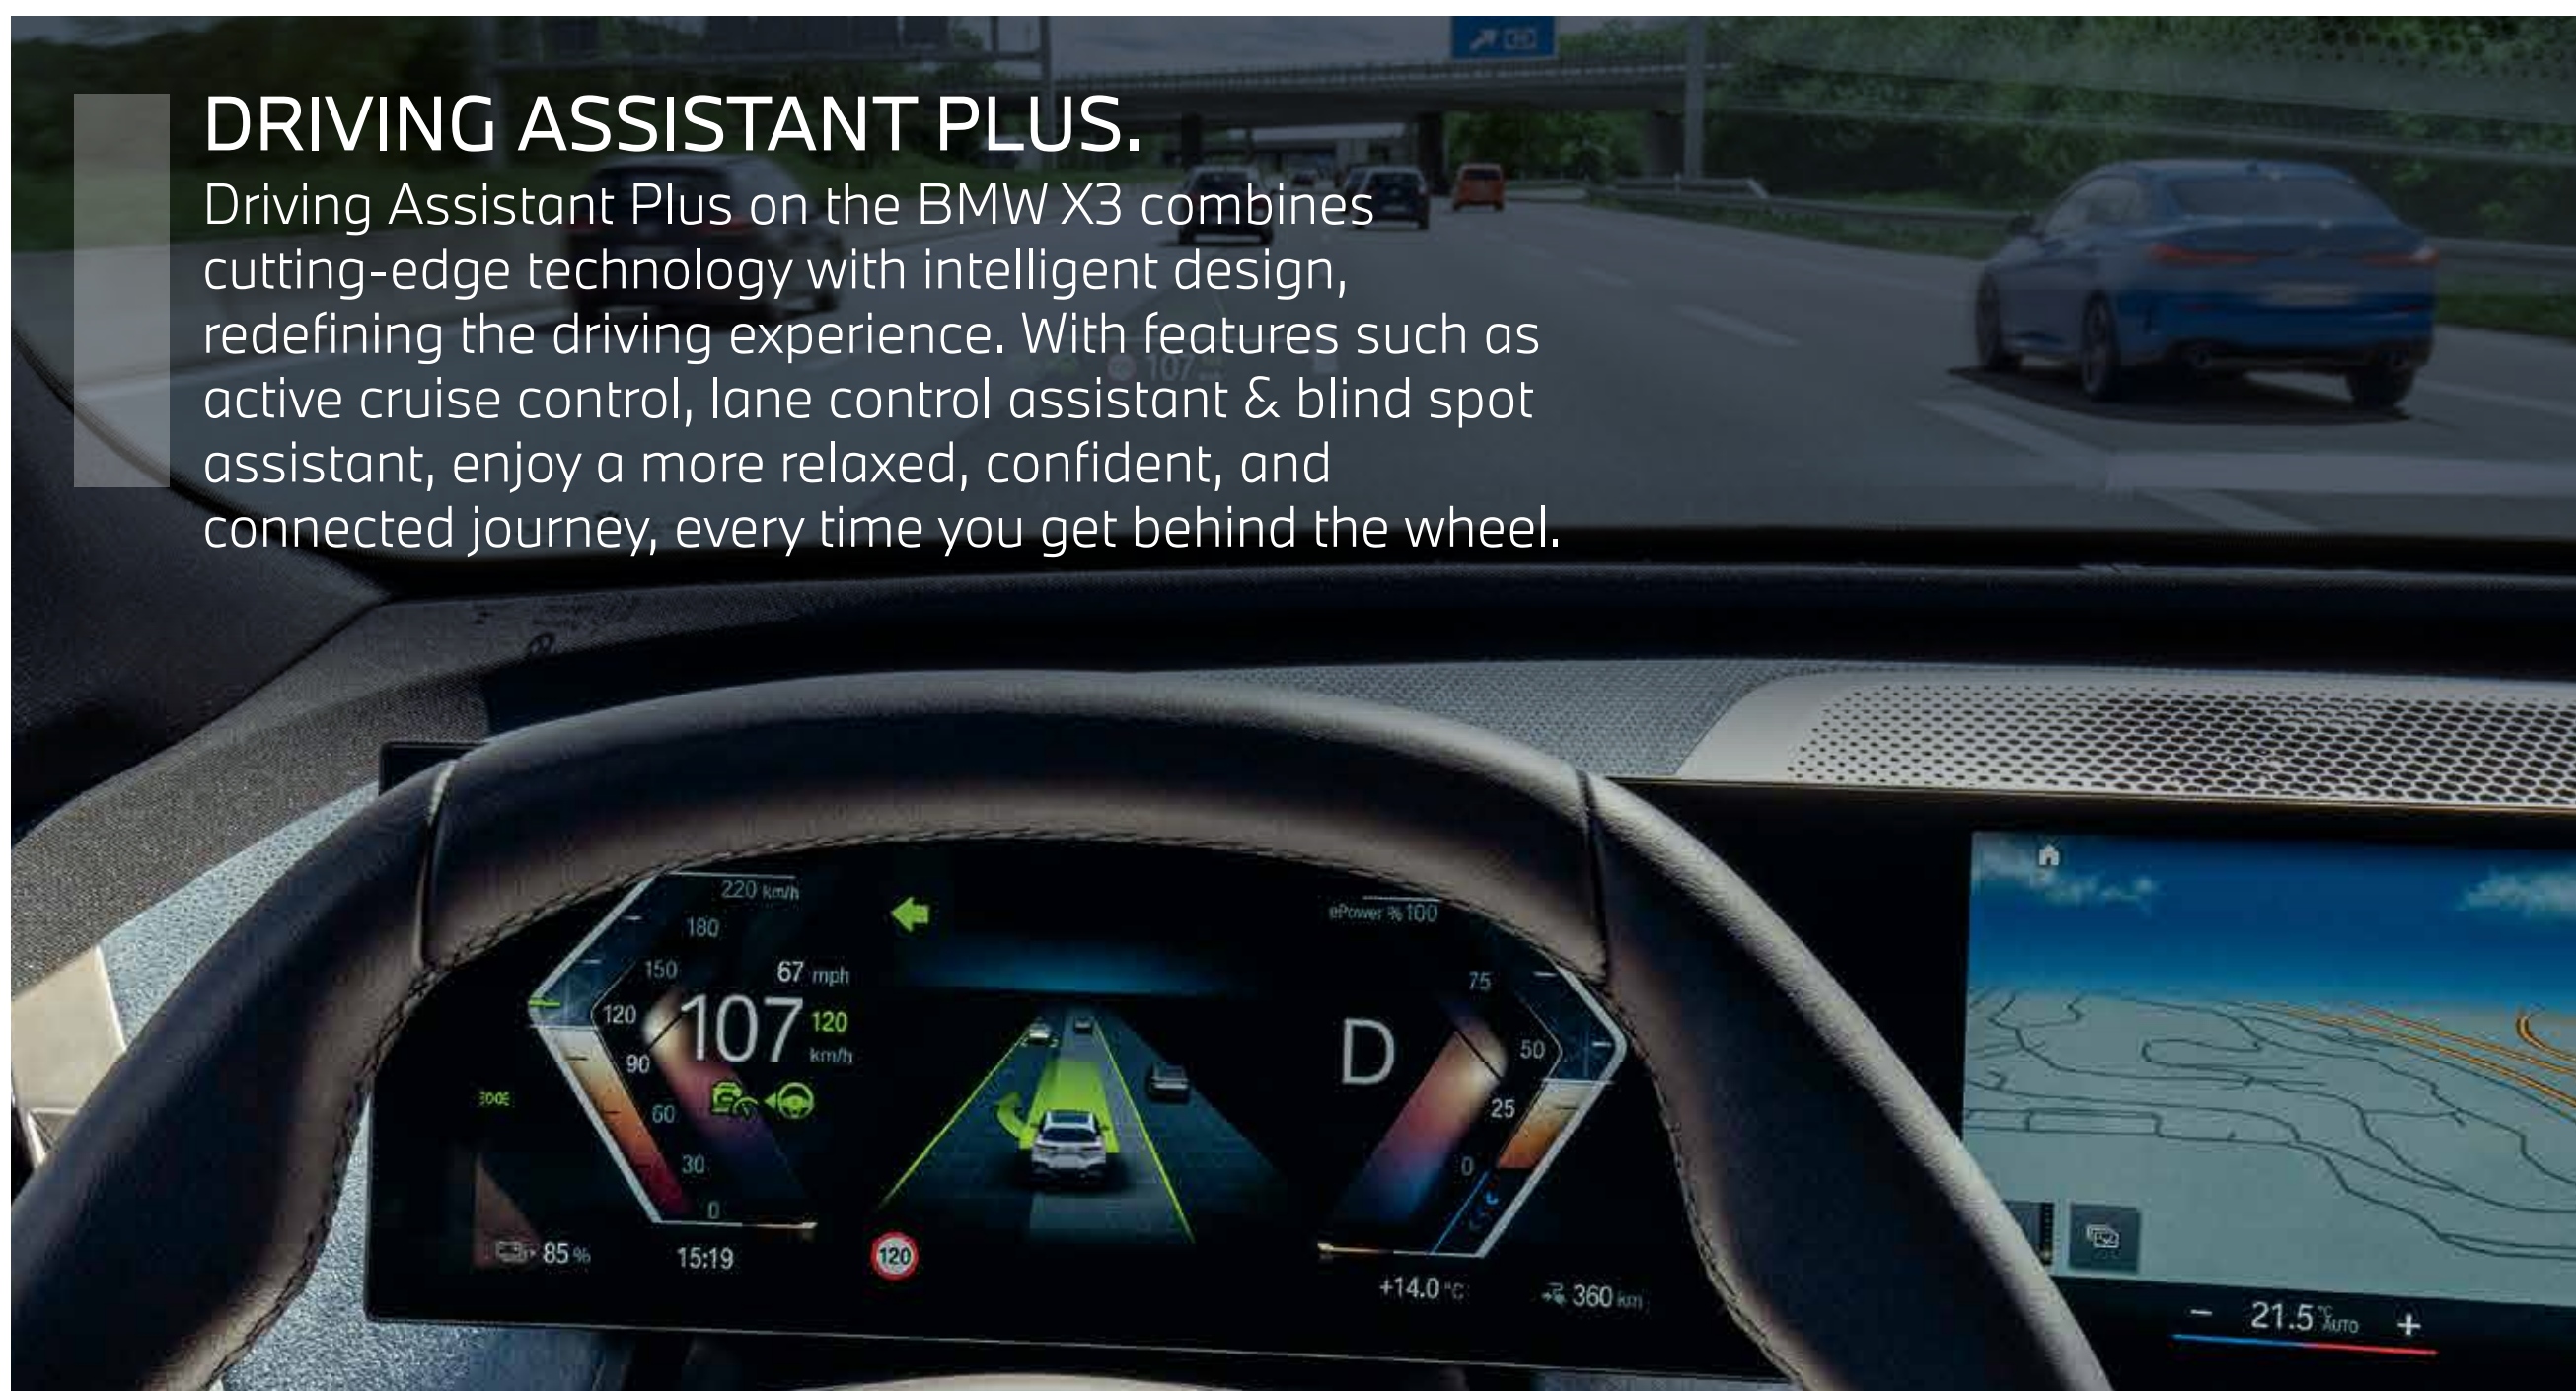

CLASS-LEADING TECHNOLOGY.

DRIVING ASSISTANT PLUS.

Driving Assistant Plus on the BMW X3 combines cutting-edge technology with intelligent design, redefining the driving experience. With features such as active cruise control, lane control assistant & blind spot assistant, enjoy a more relaxed, confident, and connected journey, every time you get behind the wheel.