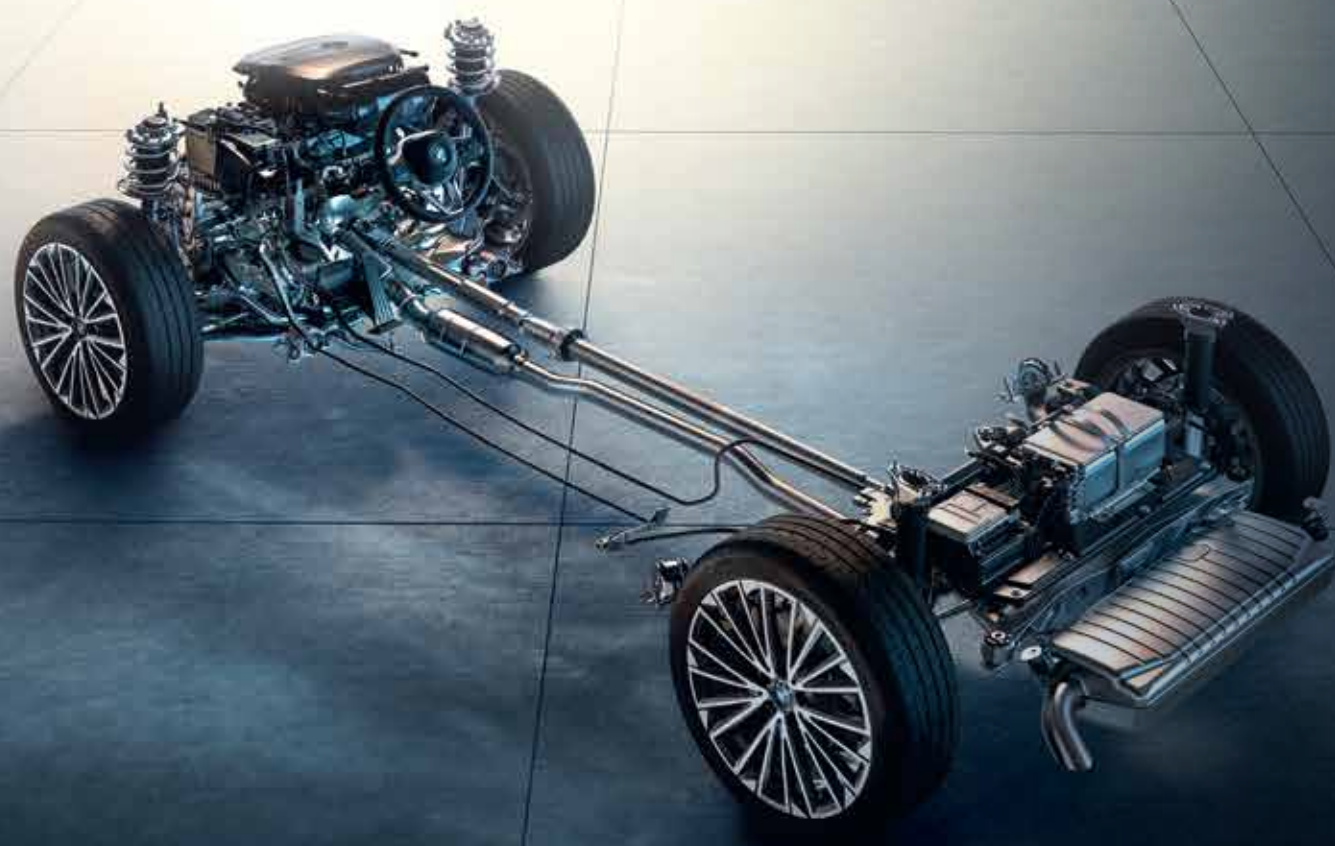

ADAPTIVE SUSPENSION.

Experience the ultimate in driving flexibility with the Adaptive Suspension on the BMW X3. Choose from multiple driving modes, so you can adapt to changing road conditions or simply match your mood. Whether you prefer a comfortable cruise or a sporty drive, the Adaptive Suspension puts you in control, ensuring a truly personalized driving experience.